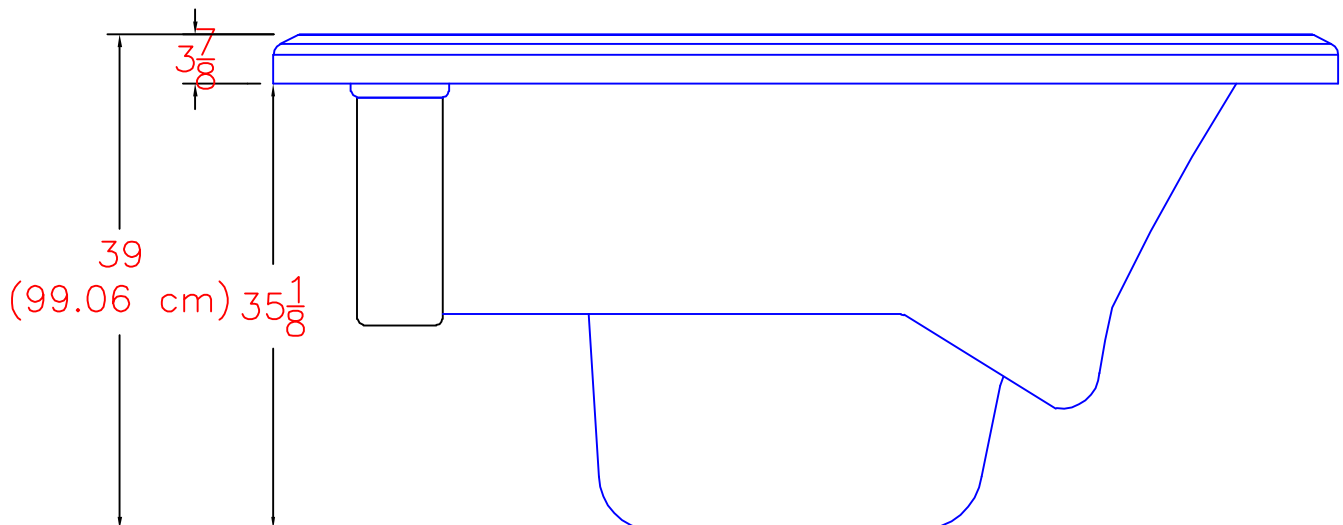

2020 SELF CLEAN 695 PLATINUM
(52 actual jets)

NOTE:
Dimensional tolerances are as follows due to variations in manufacturing:
Length / Width / Height(s): +/- 3/8"
Height Variance (side to side): +/- 1/4"