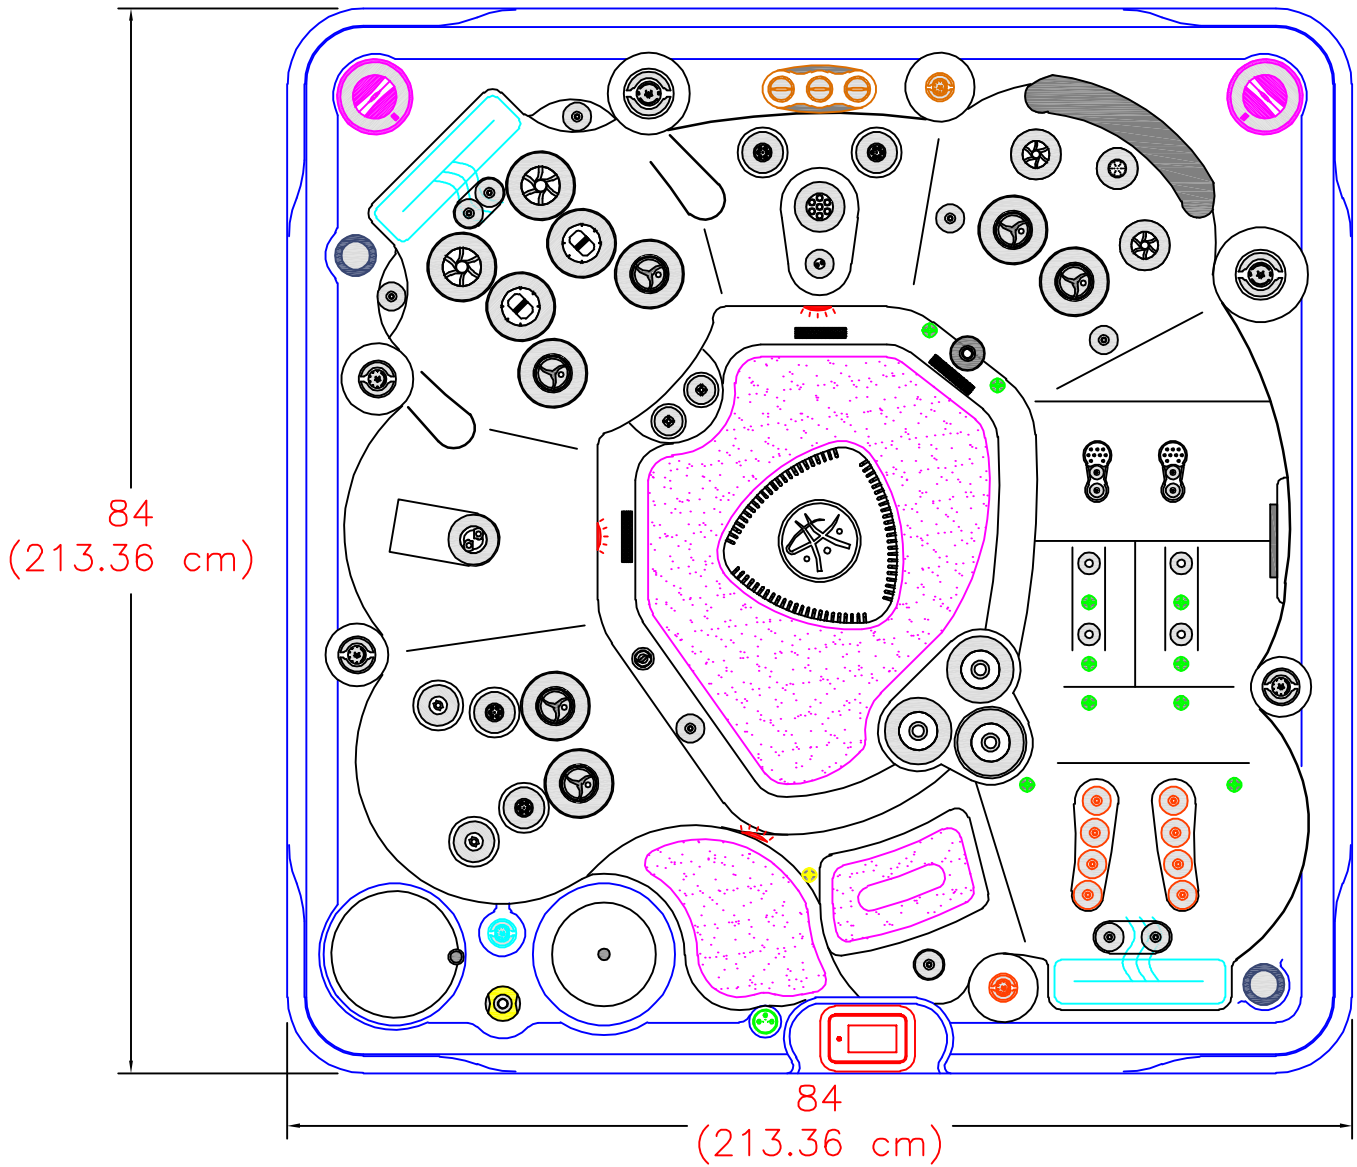

2020 SELF CLEAN 695 PLATINUM
(52 actual jets)

NOTE:
Dimensional tolerances are as follows due to variations in manufacturing:
Length / Width / Height(s): +/- 3/8"
Height Variance (side to side): +/- 1/4"