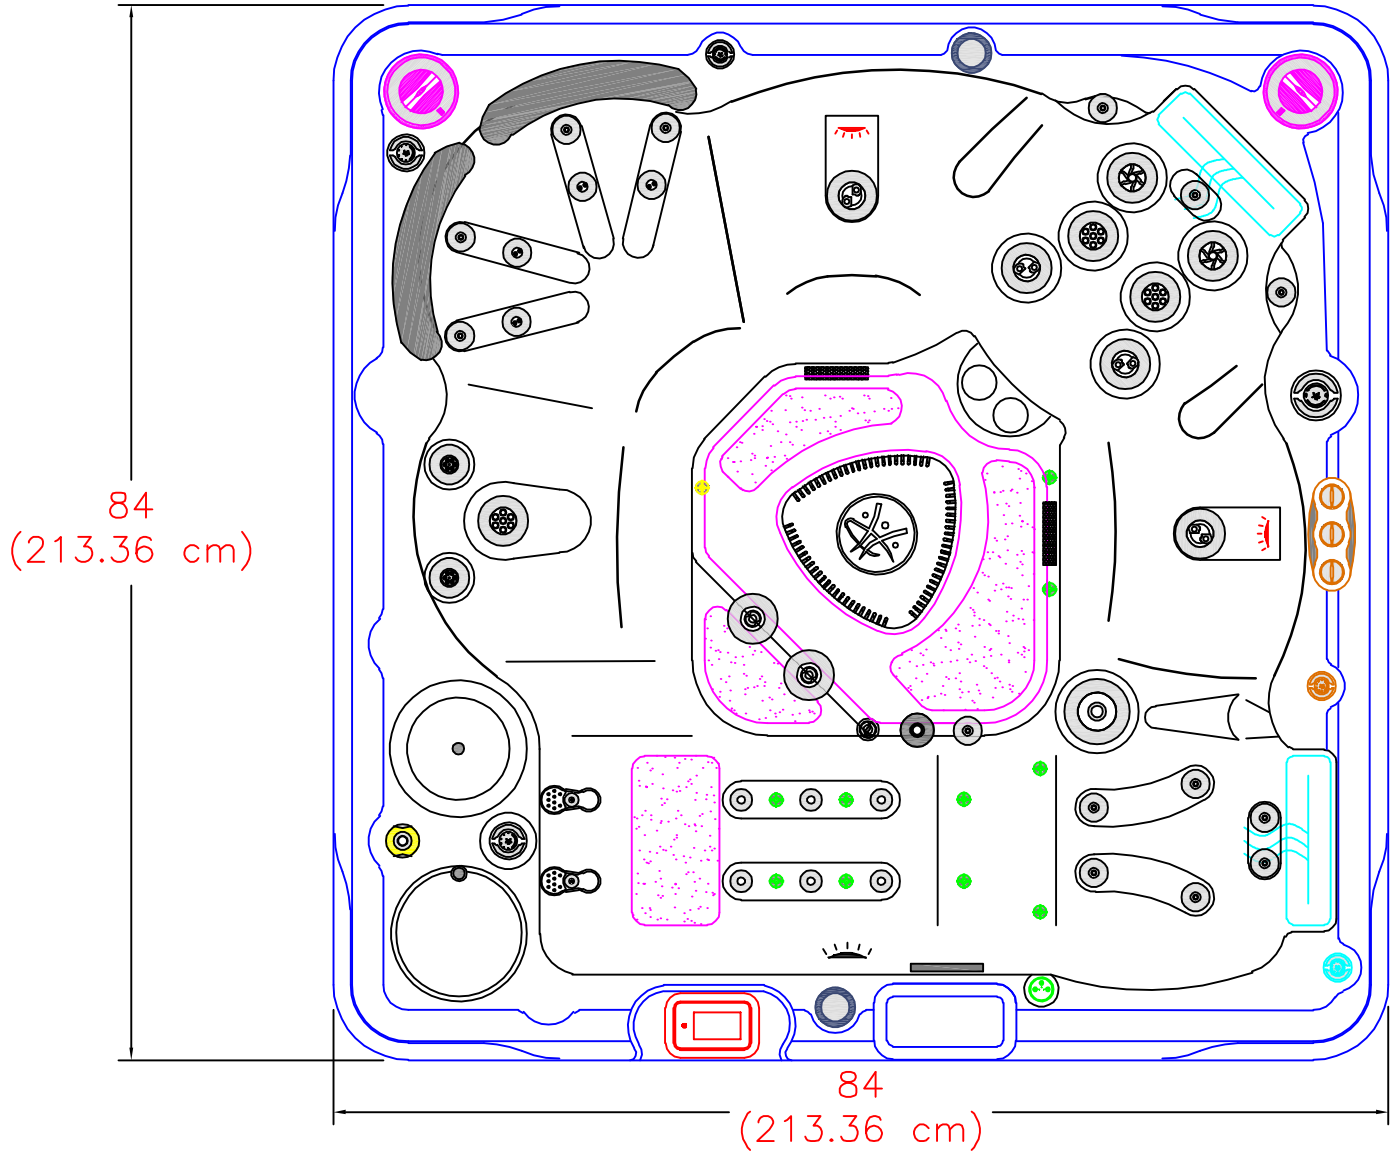

2020 SELF CLEAN 670 GOLD  
(39 actual jets)

NOTE:  
Dimensional tolerances are as follows due to variations in manufacturing:  
Length / Width / Height(s): +/- 3/8"  
Height Variance (side to side): +/- 1/4"