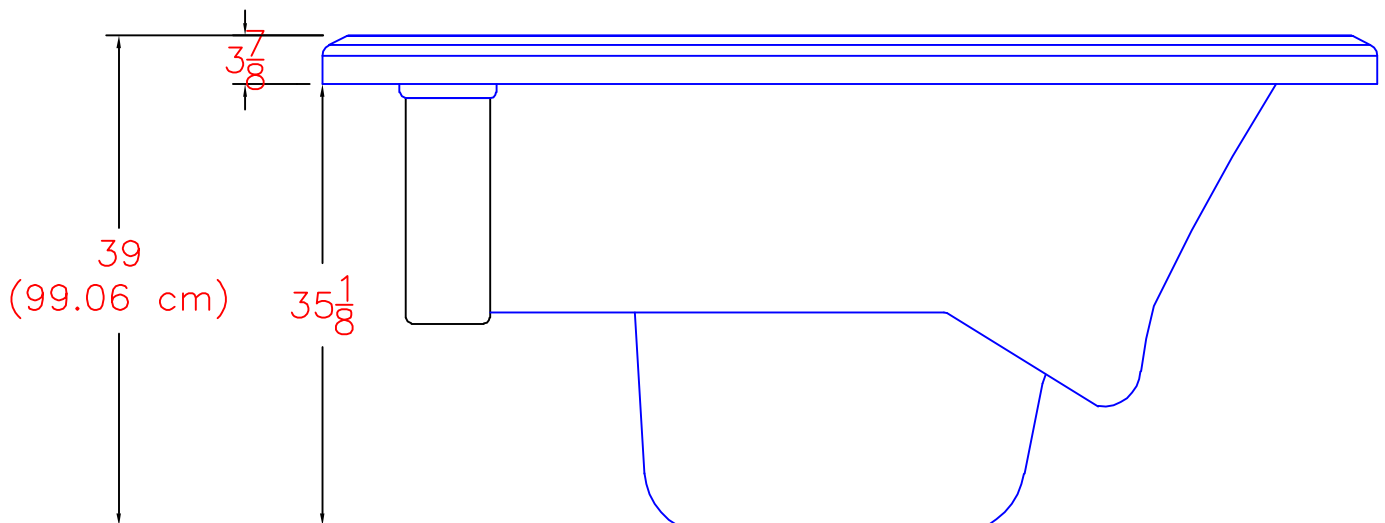

2020 SELF CLEAN 670 GOLD  
(39 actual jets)

NOTE:  
Dimensional tolerances are as follows due to variations in manufacturing:  
Length / Width / Height(s): +/- 3/8"  
Height Variance (side to side): +/- 1/4"