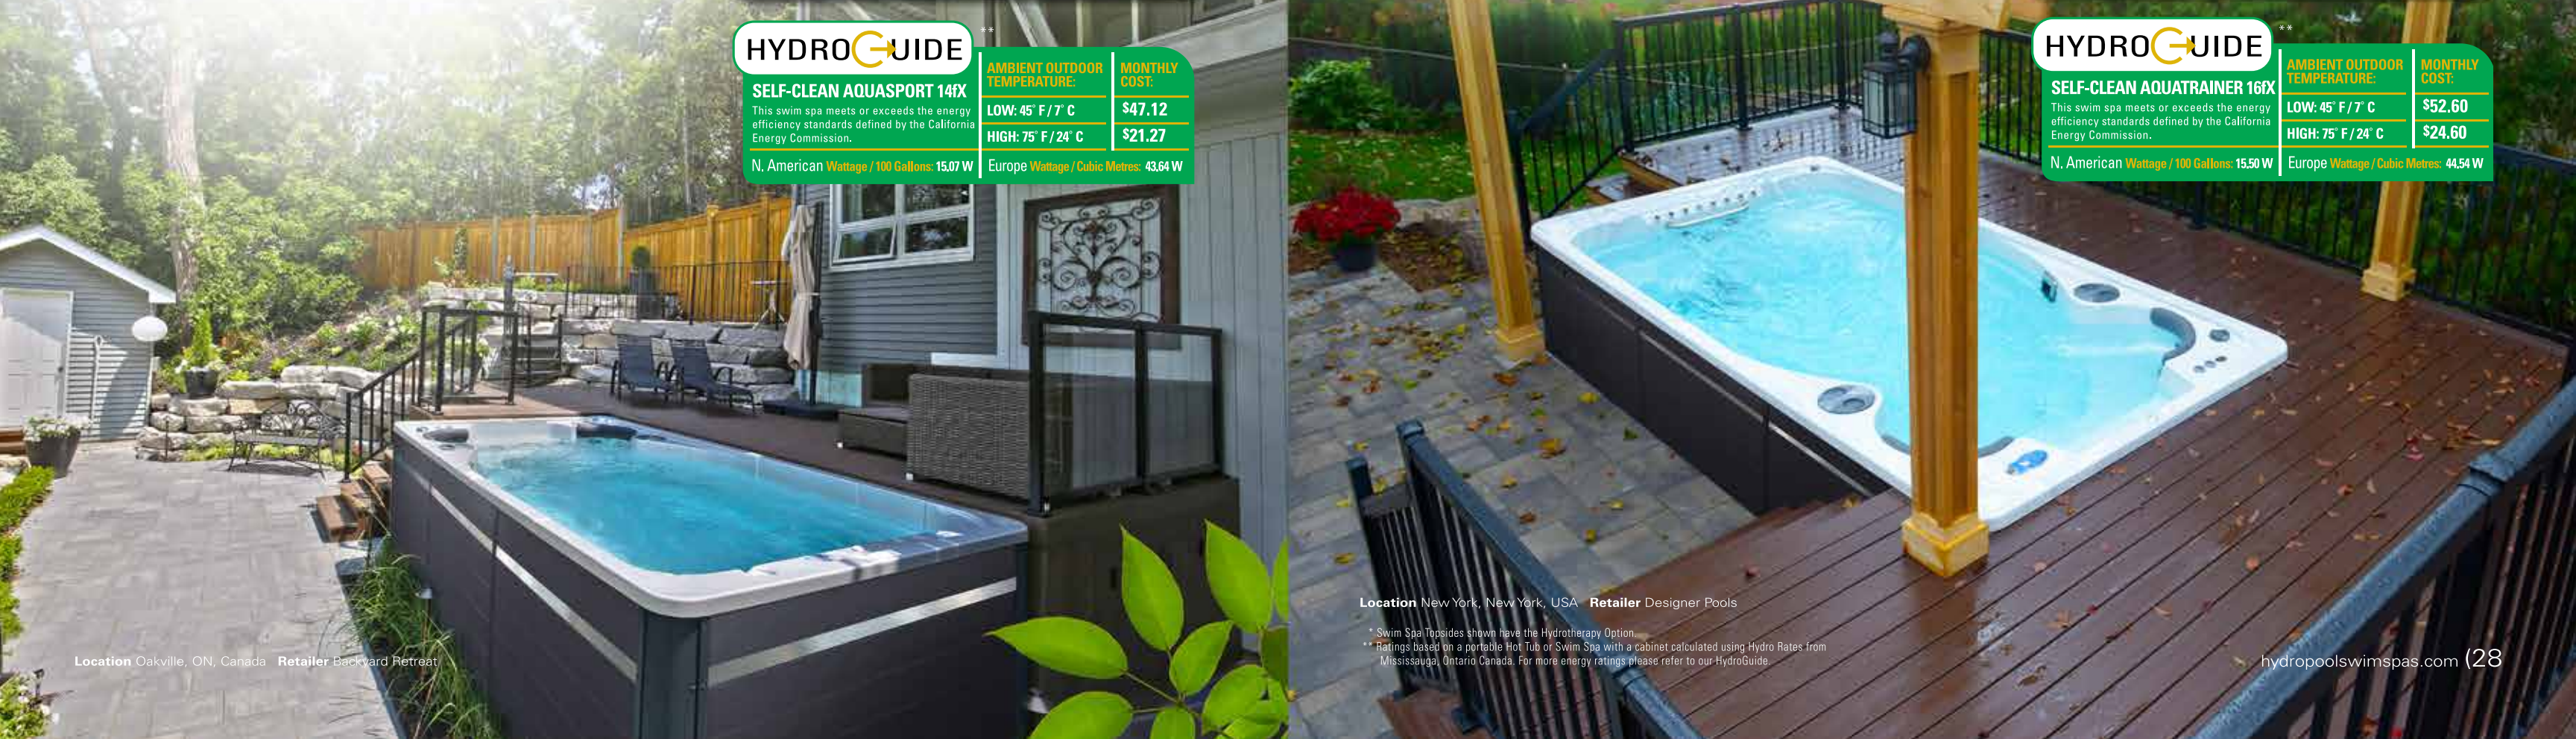

Hydropool Self-Cleaning 16fX AquaSport

The AquaSport 16fX offers a fantastic multi hydrotherapy massage lounge seat and one traditional massage seat in a reinforced acrylic one piece mini pool at an affordable price. This swim spa has all the benefits of an aquatic gym with its two AquaStream jets but mirrors features only found in one of our hot tubs.