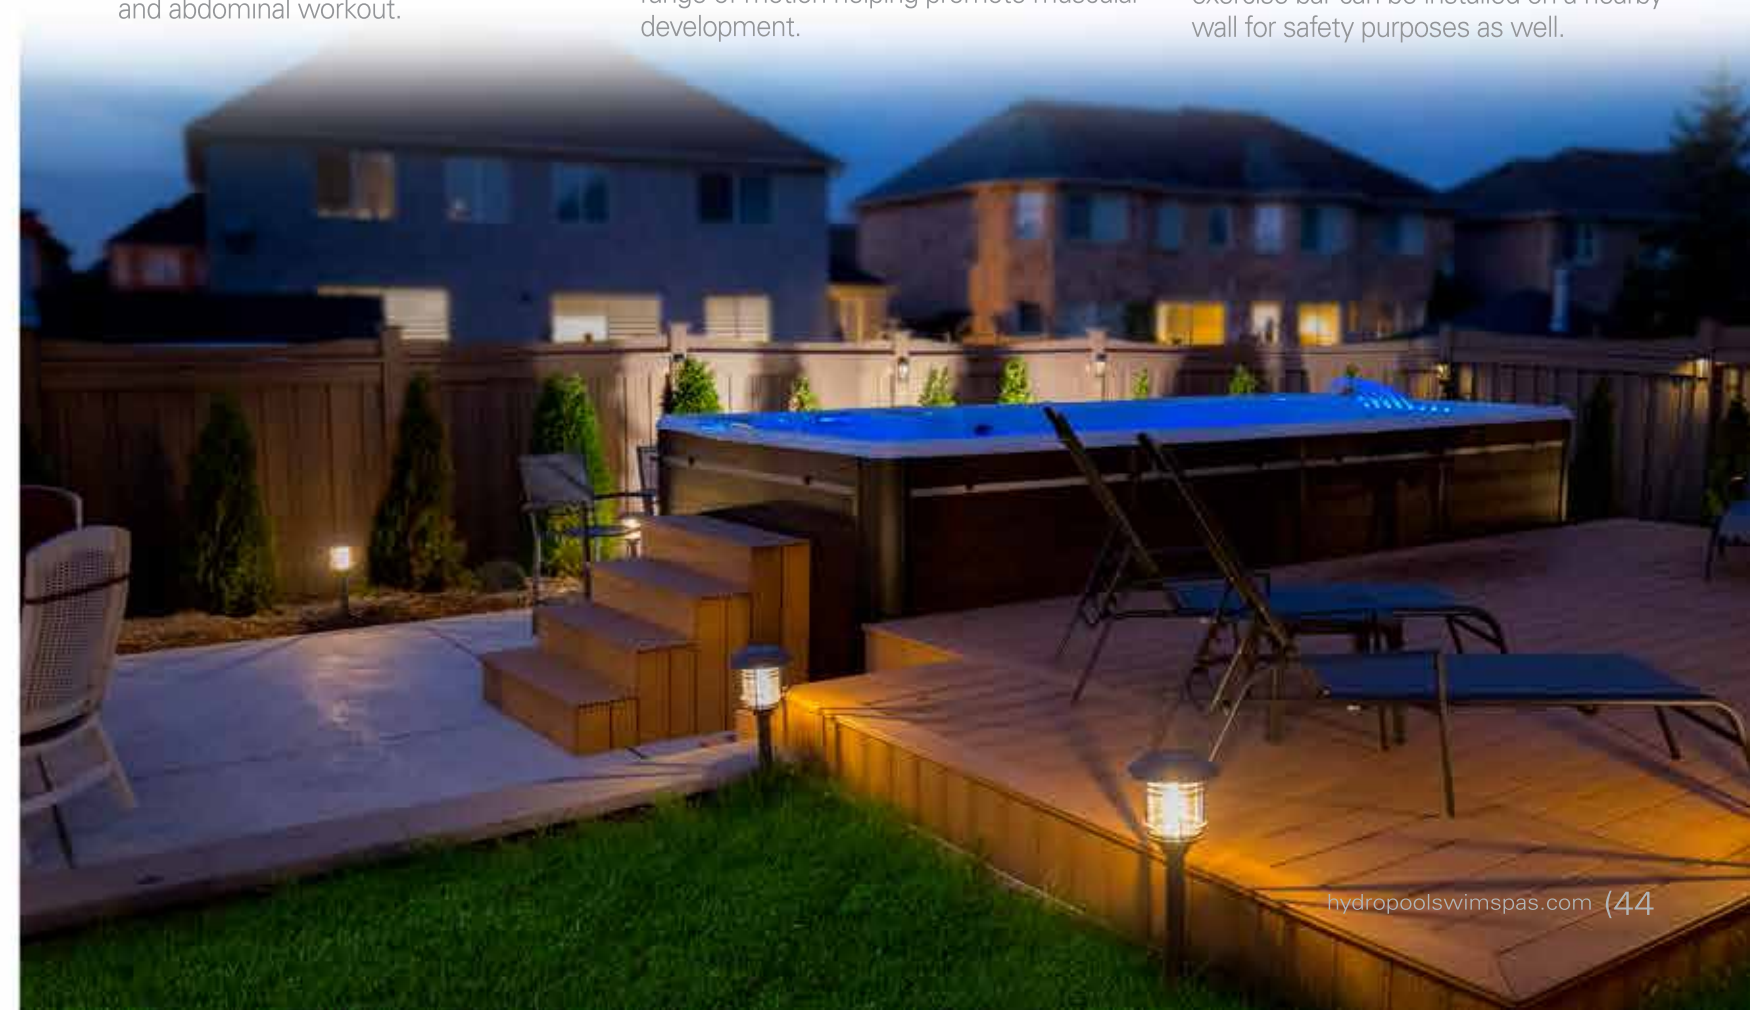

24"/48" Wall Mounted Exercise Bars

These can be mounted within the interior of the swim spa and is intended to act as a stabilizing bar for stretching and various other activities. Alternately, the wall mounted 48" exercise bar can be installed on a nearby wall for safety purposes as well.