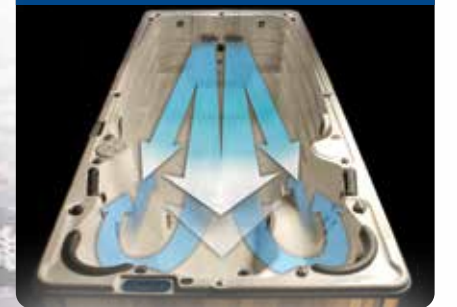

AQUACHANNEL SHELL

5 AQUACHANNEL SHELL DESIGN: COMPLETE LOOP DESIGN

- Shell hips designed to create an eddy in the seating area.
- No reflective wave and keeps swimmer in swim lane.
- Largest unobstructed swim tank.
- Stabilization Hip Jets.