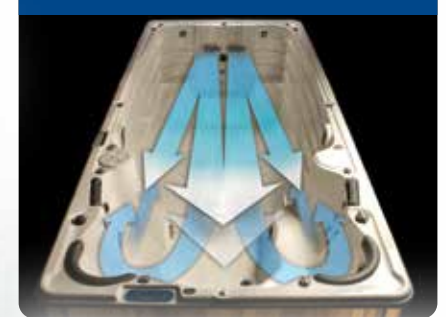

AQUACHANNEL SHELL

5 AQUACHANNEL SHELL COMPLETE LOOP DESIGN

- Shell hips designed to create an eddy in the seating area.
- No reflective wave.
- Keeps swimmer in swim lane.