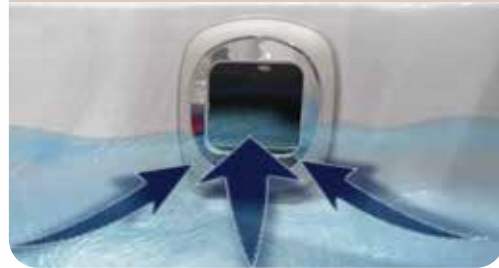

3 THE SCIENCE OF YOUR MASSAGE.

DREAMSCENTS ON DEMAND

NORTHERN LIGHTS AND TWO EXTRA LED LIGHTS

Hydropool's Exclusive Self-Cleaning Technology.

The world's easiest swim spa to maintain. This PATENTED Self-Cleaning System cleans 100% of the water every 40 minutes, that's an incredible 3 times in 2 hours!

1 HydroClean Filtration Jets

OPTIMIZED SURFACE FILTRATION:

- The design of our seating and the strategically placed jets create a continuous flow of water pushing all floating debris towards the high flow skimmer.
- Boosts the efficiency of our self-cleaning system.

2 High Flow Skimmer & Pre-filter

CLEANS ACROSS THE SURFACE:

- Removes floating debris, oils and prevents larger debris from clogging the pump and heater.
- Increases filtration.
- Moves debris into the Pre Filter and extends micro-filter cleaning cycles.