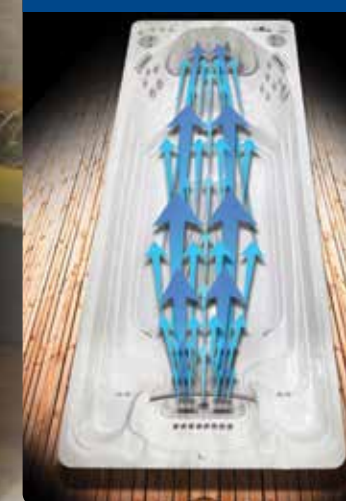

TURBULENCE-FREE

5 PATENTED CURRENT COLLECTOR TECHNOLOGY

- All of the water that is produced from the AccuFlo jets and buoyancy jet is pushed towards the patented Current Collector.
- Eliminates the possibility of any reflective wave occurring.
- Eliminates turbulence created by any diversion of water.
- Functions like a conveyor belt, the "Throw and Catch" further eliminates turbulence.