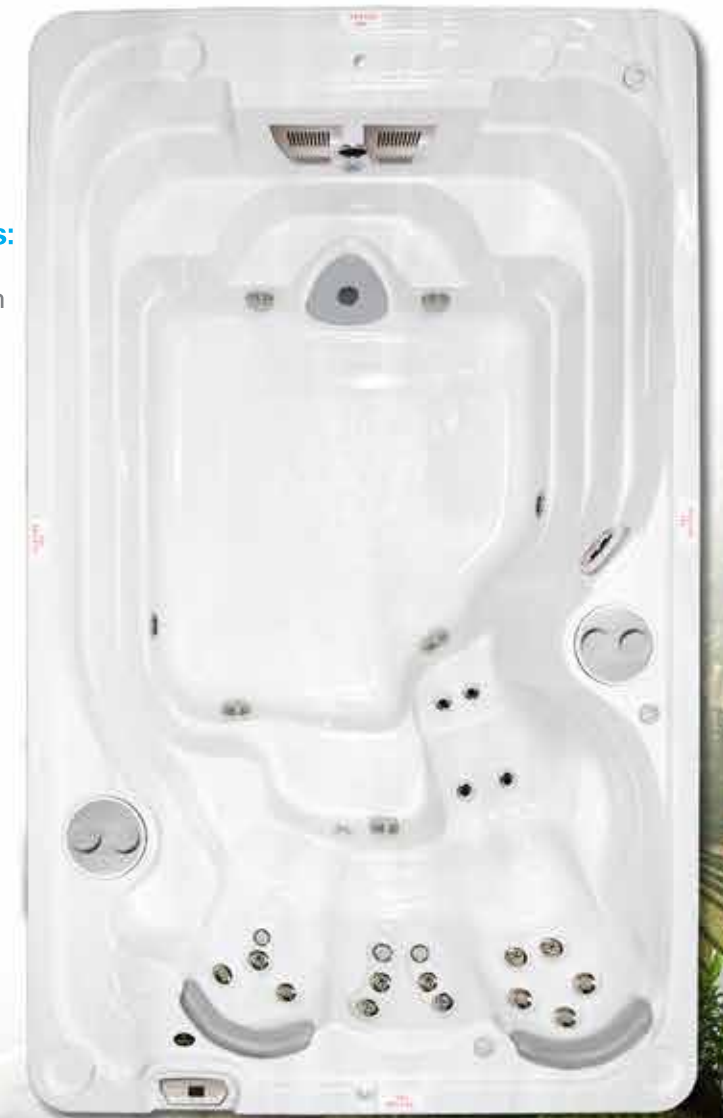

Hydropool Self-Cleaning 12fX AquaSport

The AquaSport 12fX has a swim area with a flat anti-slip floor that allows for a variety of fitness routines. You can swim stationary laps for a full body workout, row to work the upper body and arms with our rowing system, run or jog underwater in place for a cardiovascular workout.

Shell Dimensions:

150" X 93" /
381 cm x 236.2 cm

Height:

48.75" / 123.83 cm

Volume:

1,489 US gallons /
5,635 Liters

Weight Full:

14,403 lbs /
6,535 Kg

Weight Empty:

1984 lbs / 900 Kg

Size Category:

12'

Hydrotherapy Seating:

3 Persons

Perfect For
Any Penthouse.

Specifications:	Sport
Self Clean Mode	Yes
HydroClean Floor Vacuum	Yes
Removable Core Pressurized Filter	Yes
Programmable Filtration Cycles	Yes
High Flow AccuFlo Swim Jets	X2
High Flow SlipStream Swim Jets	X1
Back Therapy Jets	15
Adjustable Leg/Foot Therapy Jets	4
Adjustable Thigh Therapy Jets	2
Total Therapy Jets	21
Vegas Package	Opt
Underwater LED Safety Lighting	Yes
2 Extra LED's Northern Lights	Opt
1/6hp HydroClean Filtration Pump, Evergreen & AquaBoost Pump	
North American 60Hz / International 50Hz	3&5hp
2 Speed 3Hp Evergreen Pump & AquaBoost Pump	
North American 60Hz / International 50Hz	N/A
Stainless Steel HydroWise Heater NA	4Kw
Stainless Steel HydroWise Heater EU	3Kw
EZ-Ultra Pure Ozone System	Opt
Aquacord Swim Tether	Yes
Rowing Kit	Opt
DreamScents on Demand	Opt
24" Exercise Bar	Opt

HYDROGUIDE

SELF-CLEAN AQUASPORT 12fX
This swim spa meets or exceeds the energy efficiency standards defined by the California Energy Commission.

AMBIENT OUTDOOR TEMPERATURE:	MONTHLY COST:
LOW: 45° F / 7° C	$45.00
HIGH: 75° F / 24° C	$21.02

N. American Wattage / 100 Gallons: 14.85 W

Europe Wattage / Cubic Metres: 42.25 W

** Ratings based on a portable Hot Tub or Swim Spa with a cabinet calculated using Hydro Rates from Mississauga, Ontario Canada. For more energy ratings please refer to our HydroGuide.