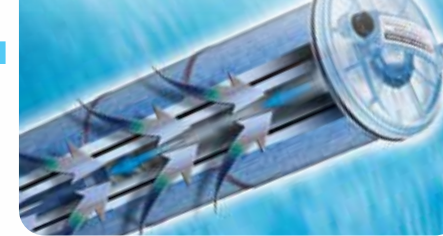

4 Pressurized Micro-filtration