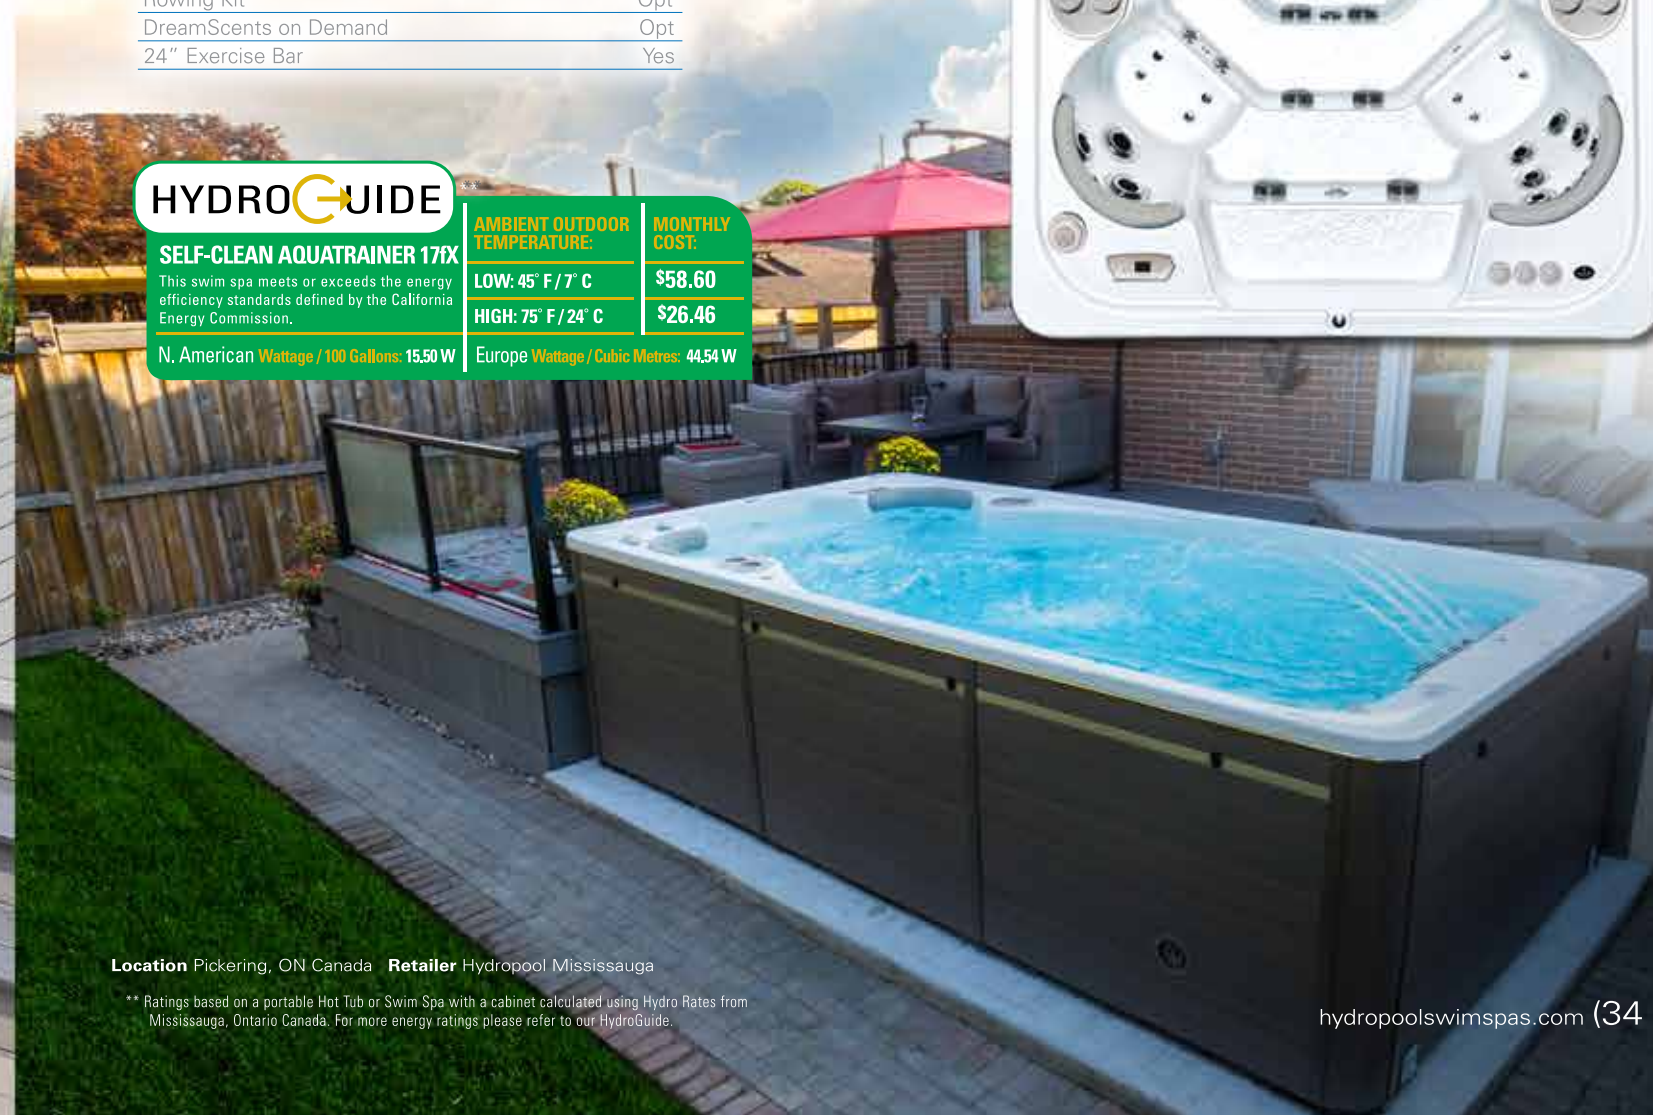

HYDROGUIDE **

SELF-CLEAN AQUATRAINER 17fX
This swim spa meets or exceeds the energy efficiency standards defined by the California Energy Commission.

AMBIENT OUTDOOR TEMPERATURE:	MONTHLY COST:
LOW: 45° F / 7° C	$58.60
HIGH: 75° F / 24° C	$26.46

N. American Wattage / 100 Gallons: 15.50 W | Europe Wattage / Cubic Metres: 44.54 W

Location Pickering, ON Canada Retailer Hydropool Mississauga

** Ratings based on a portable Hot Tub or Swim Spa with a cabinet calculated using Hydro Rates from Mississauga, Ontario Canada. For more energy ratings please refer to our HydroGuide.