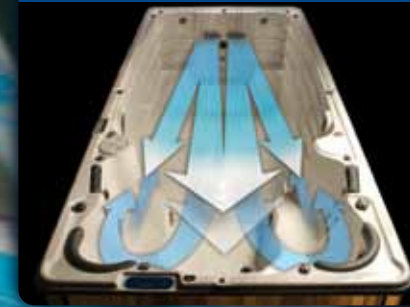

6 AQUACHANNEL SHELL DESIGN: COMPLETE LOOP DESIGN

- Shell hips designed to create an eddy in the seating area
- No reflective wave and keeps swimmer in swim lane
- Largest unobstructed swim tank
- Stabilization Hip Jets