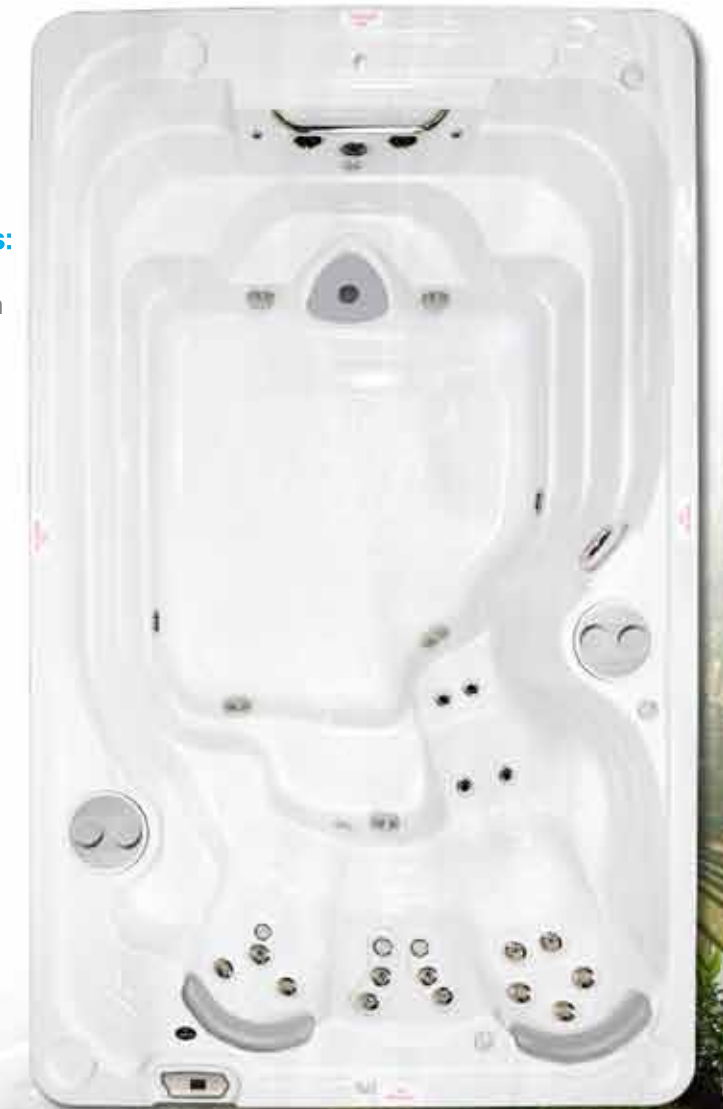

Hydropool Self-Cleaning 12fX AquaSport

The AquaSport 12fX has a swim area with a flat anti-slip floor that allows for a variety of fitness routines. You can swim stationary laps for a full body workout, row to work the upper body and arms with our rowing system, run or jog underwater in place for a cardiovascular workout.

Shell Dimensions:

150" X 93" /
381 cm x 236.2 cm

Height:

49" / 123.83 cm

Volume:

1,489 US gallons /
5,635 Liters

Weight Full:

14,403 lbs /
6,535 Kg

Weight Empty:

1984 lbs / 900 Kg

Size Category:

12'

Hydrotherapy Seating:

3 Persons

Perfect For
Any Penthouse.

Specifications:	Sport
Self Clean Mode	Yes
HydroClean Floor Vacuum	Yes
Removable Core Pressurized Filter	Yes
Programmable Filtration Cycles	Yes
High Flow AquaStream Swim Jets	X2
High Flow CoreStream Swim Jets	X1
Back Therapy Jets	15
Adjustable Leg/Foot Therapy Jets	4
Adjustable Thigh Therapy Jets	2
Total Therapy Jets	21
Vegas Package	Opt
Underwater LED Safety Lighting	Yes
2 Extra LED's Northern Lights	Opt
1/6hp HydroClean Filtration Pump, Evergreen & AquaBoost Pump	
North American 60Hz / International 50Hz	3&5hp
2 Speed 3Hp Evergreen Pump & AquaBoost Pump	
North American 60Hz / International 50Hz	N/A
Stainless Steel HydroWise Heater NA	4Kw
Stainless Steel HydroWise Heater EU	3Kw
EZ-Ultra Pure Ozone System	Opt
Aquacord Swim Tether	Yes
Rowing Kit	Opt
AquaFlex Current Control	N/A
DreamScents on Demand	Opt

HYDROGUIDE

SELF-CLEAN AQUASPORT 12fX
This swim spa meets or exceeds the energy efficiency standards defined by the California Energy Commission.

AMBIENT OUTDOOR TEMPERATURE:

LOW: 45° F / 7° C

HIGH: 75° F / 24° C

MONTHLY COST:

$45.00

$21.02

N. American Wattage / 100 Gallons: 14.85 W

Europe Wattage / Cubic Metres: 42.25 W