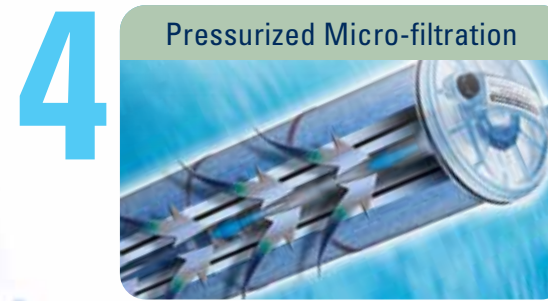

1 **HydroClean Filtration Jets**

OPTIMIZED SURFACE FILTRATION:

- The design of our seating and the strategically placed jets create a continuous flow of water pushing all floating debris towards the high flow skimmer.
- Boosts the efficiency of our self-cleaning system.

2 **High Flow Skimmer & Pre-filter**

CLEANS ACROSS THE SURFACE:

- Removes floating debris, oils and prevents larger debris from clogging the pump and heater.
- Increases filtration.
- Moves debris into the Pre Filter and extends micro-filter cleaning cycles.

3 **HydroClean Floor Vacuum**

CLEANS ACROSS THE FLOOR:

- Watercare products are more effectively circulated.
- Removes heavy contamination (such as dirt & grit).
- Filtration foot jet pushes debris to the HydroClean Vacuum.