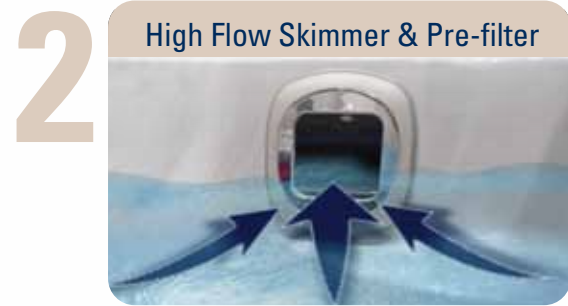

NORTHERN LIGHTS &
2 EXTRA LEDS

SAFETY STEPS INSIDE
THE HOT TUB

Hydropool's Exclusive Self-Cleaning Technology.

The world's easiest swim spa to maintain.
This PATENTED Self-Cleaning System cleans 100% of the water every 40 minutes, that's an incredible 3 times in 2 hours!

1 **HydroClean Filtration Jets**

OPTIMIZED SURFACE FILTRATION:

- The design of our seating and the strategically placed jets create a continuous flow of water pushing all floating debris towards the high flow skimmer.
- Boosts the efficiency of our self-cleaning system.

2 **High Flow Skimmer & Pre-filter**

CLEANS ACROSS THE SURFACE:

- Removes floating debris, oils and prevents larger debris from clogging the pump and heater.
- Increases filtration.
- Moves debris into the Pre Filter and extends micro-filter cleaning cycles.