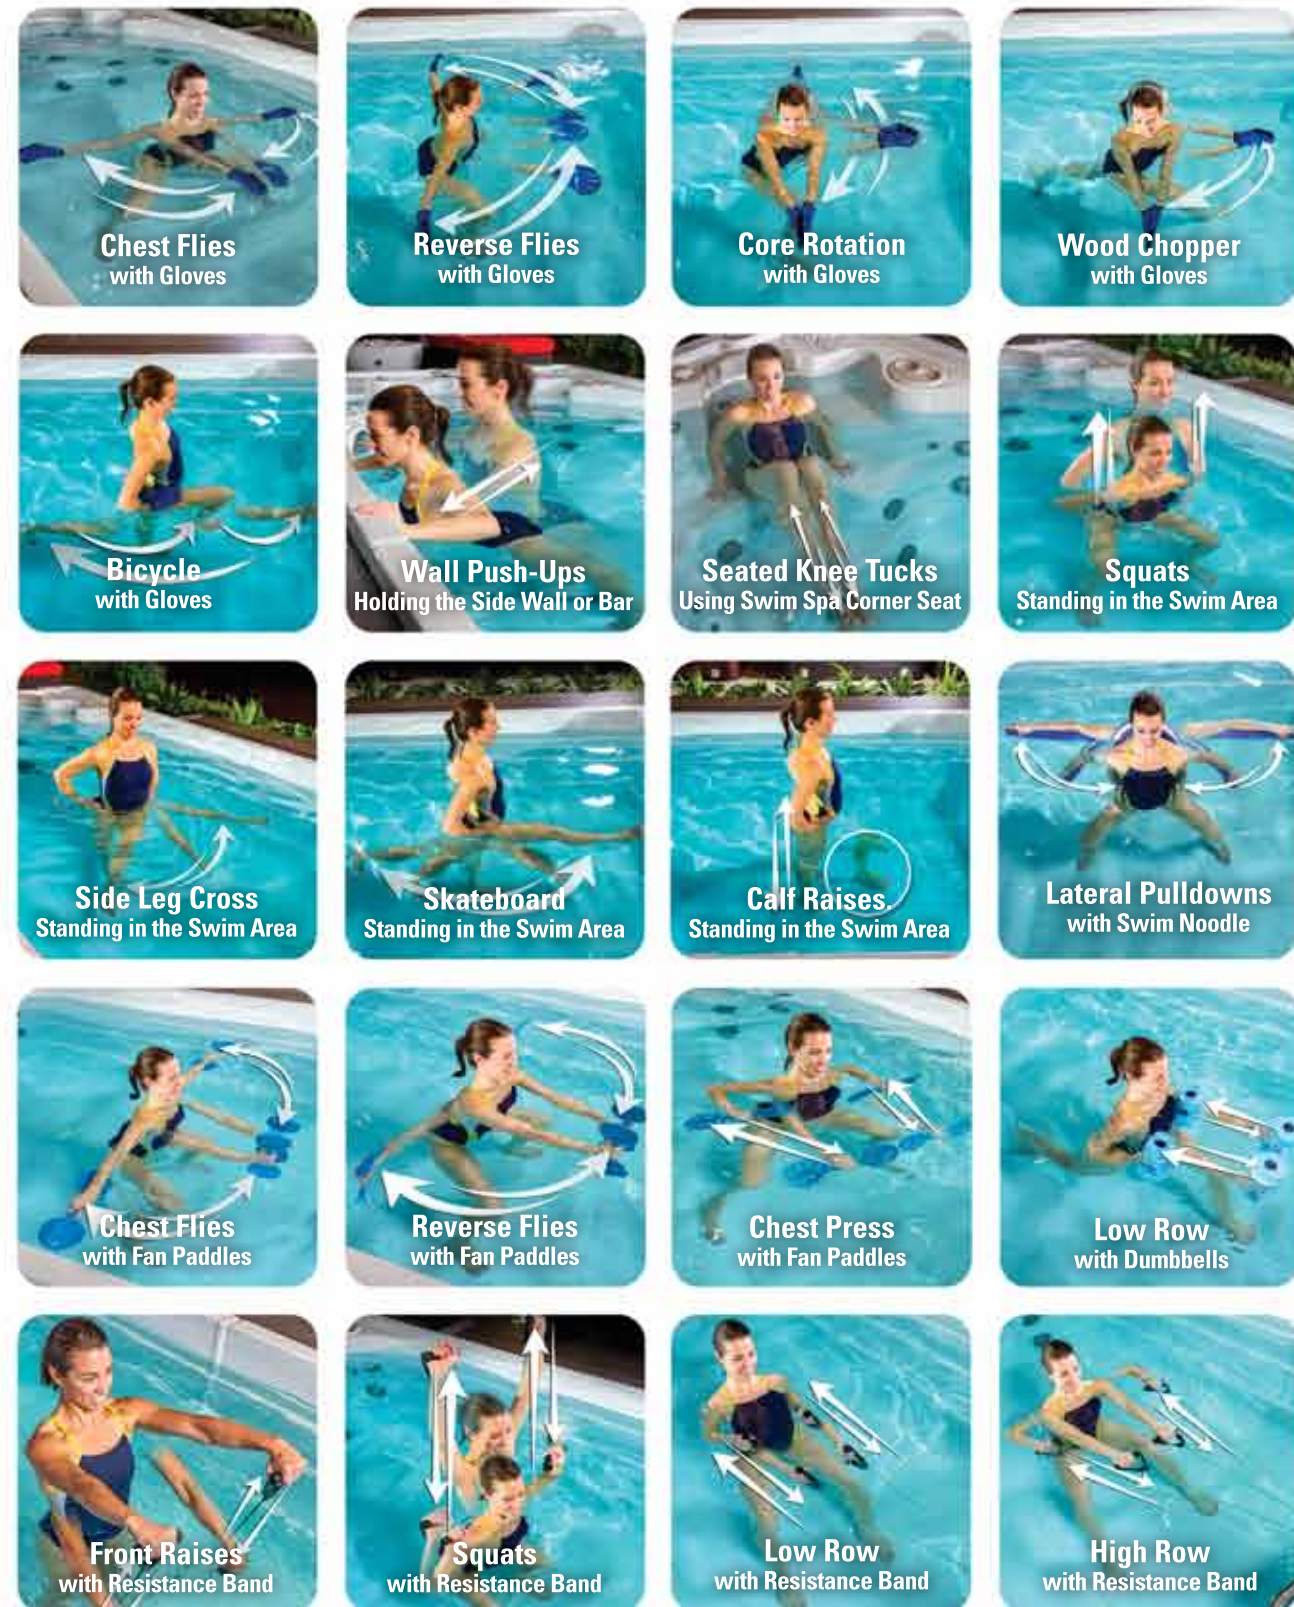

5 AQUAPRO3 CONTROL

- Two Users Programs
- Two Preset Programs Hill Climb & Interval Program
- Ten (10) Speed Levels
- Tracks your Calories, Time, Distance and Speed
- Provides Visual Motivation

The Perfect Pool.

Swim Spas by Hydopool are the perfect way to swim every day. Imagine never having to turn, touch or push off from any wall. Our swim current gives you the ability to focus on your stroke technique and enjoy the fluidity of the swim current adjusted to your personal swim level.

Here is a small selection of Aquatic Exercises...

Aquatic Fitness Easy Right In Your Own Backyard

BEGINNER CROSS TRAINING PROGRAM

Full Body Workout
This is for people who are either completely new or somewhat new to aquatic exercise training. A beginner is anyone who has been dry training for less than 6 months and are just starting out with their Swim Spa. We start you with a set of designed performance exercises consisting of general overall workout that stretch and work your entire body, then take you through a full range of focused exercises working specific areas. Our goal is to increase your over all balance, strength and endurance using dumb bells, web gloves, fan paddles and exercise bar.