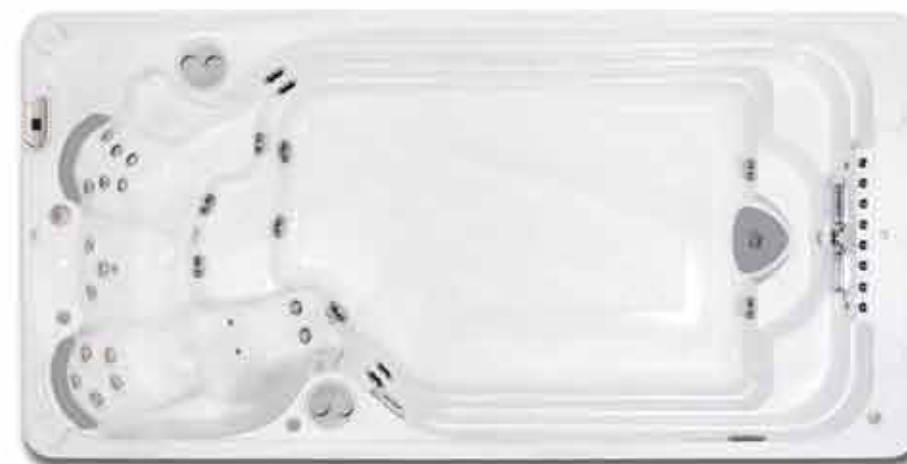

Self-Cleaning Swim Spa
17ft AquaSport / AquaTrainer

Self-Cleaning Swim Spa
16ft AquaSport / AquaTrainer

Specifications: Series	Sport	Trainer
Self Clean Mode	Yes	Yes
High Flow CoreStream Swim Jets	X1	X1
High Flow AquaStream Swim Jets	X2	N/A
High Performance Wide Stream AquaFlo Swim Jets	N/A	X2
Back Therapy Jets	15	15
Leg Therapy Jets	4	4
Adjustable Thigh Therapy Jets	2	4
Total Therapy Jets	21	23
Vegas Package	Opt	Opt
AquaPro Control	N/A	Opt
Underwater LED Safety Lighting	Yes	Yes
2 Extra LED's Northern Lights	Opt	Opt