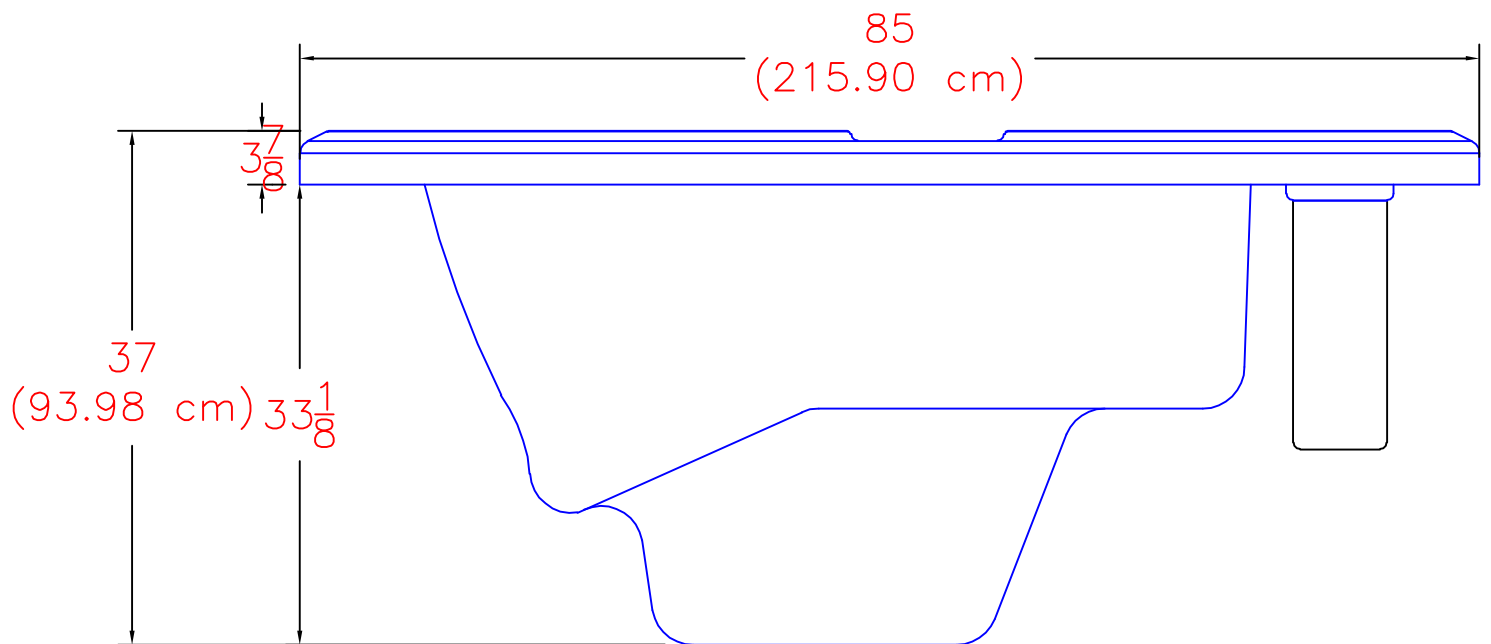

2020 SELF CLEAN 395-37" GOLD
(30 actual jets)

65
(165.10 cm)

NOTE:
Dimensional tolerances are as follows due to variations in manufacturing:
Length / Width / Height(s): +/- 3/8"
Height Variance (side to side): +/- 1/4"