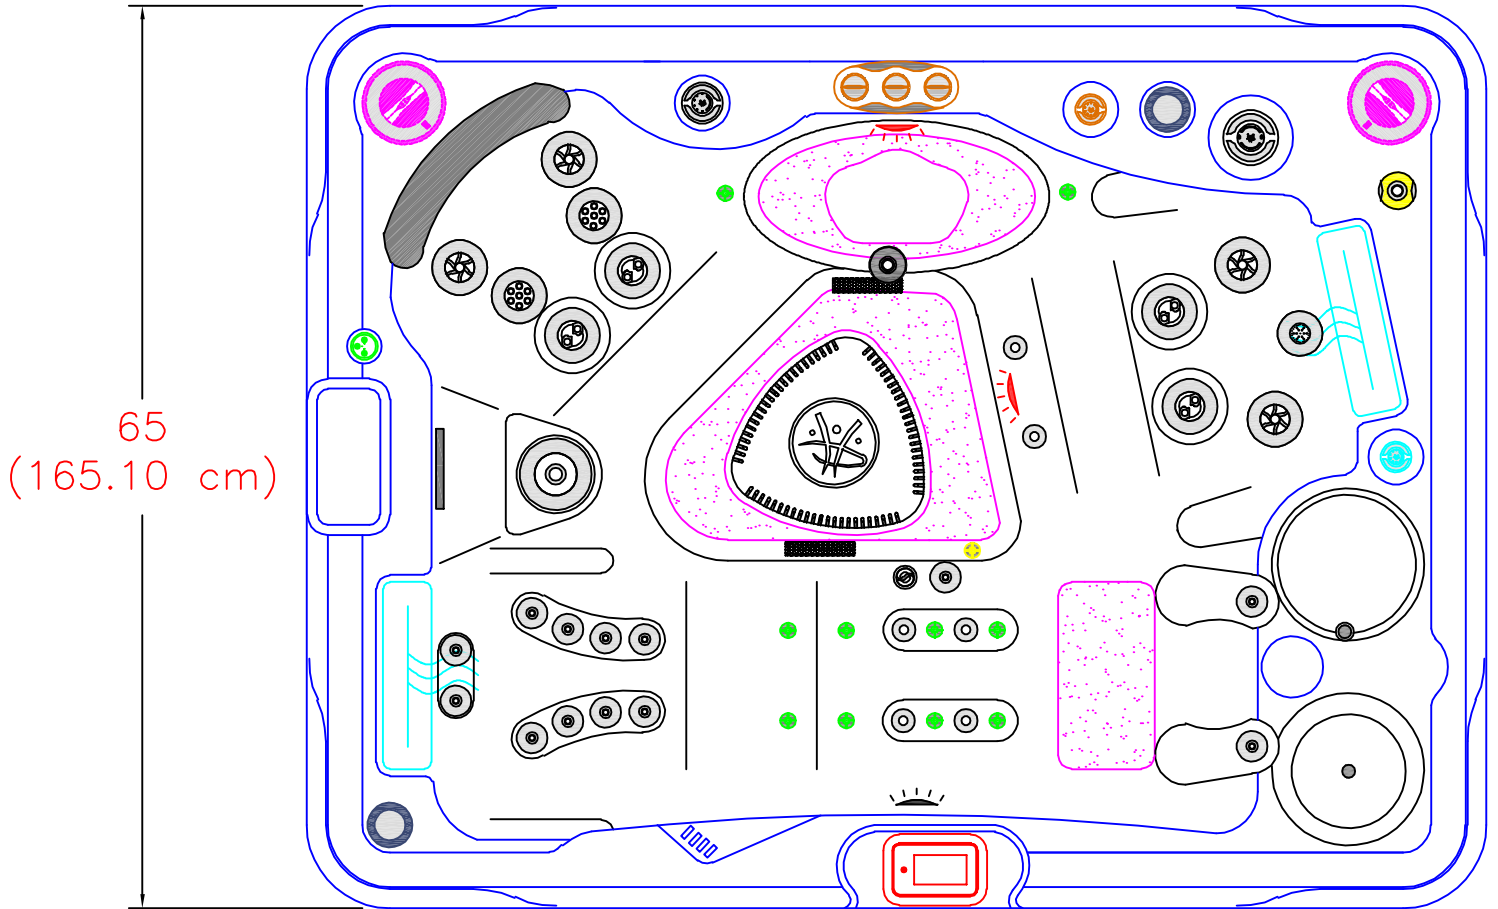

2020 SELF CLEAN 395-37" GOLD
(30 actual jets)

65
(165.10 cm)

NOTE:
Dimensional tolerances are as follows due to variations in manufacturing:
Length / Width / Height(s): +/- 3/8"
Height Variance (side to side): +/- 1/4"